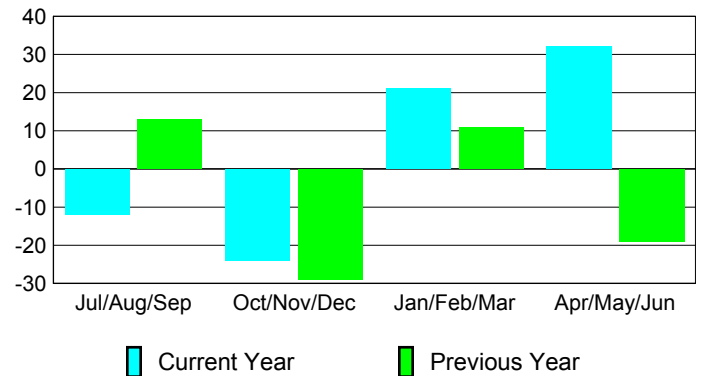

Membership Results 2009-2010

Membership 2008-2009

| Month | Net Memb Goal | Actual New Memb | Actual Dropped Memb | Gain/Loss of Memb | Gain/Loss of Memb |
|---------------|---------------|-----------------|---------------------|-------------------|-------------------|
| Jul/Aug/Sep | 0 | 8 | -20 | -12 | 13 |
| Oct/Nov/Dec | 0 | 6 | -30 | -24 | -29 |
| Jan/Feb/Mar | 0 | 45 | -24 | 21 | 11 |
| Apr/May/June | 0 | 83 | -51 | 32 | -19 |
| Totals | 0 | 142 | -125 | 17 | -24 |

Membership Results 2009-2010

Goal, New, Dropped, Gain/Loss

Comparison of Membership Gain/Loss

Current Year Compared to the Previous Year

Gender Comparison 2009-2010

Jul/Aug/Sep

Oct/Nov/Dec

Jan/Feb/Mar

Apr/May/June

Male

Female