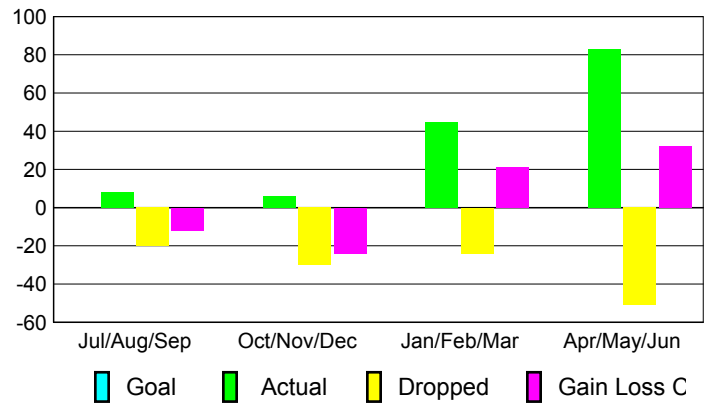

Membership Results 2009-2010

Goal, New, Dropped, Gain/Loss

Comparison of Membership Gain/Loss

Current Year Compared to the Previous Year